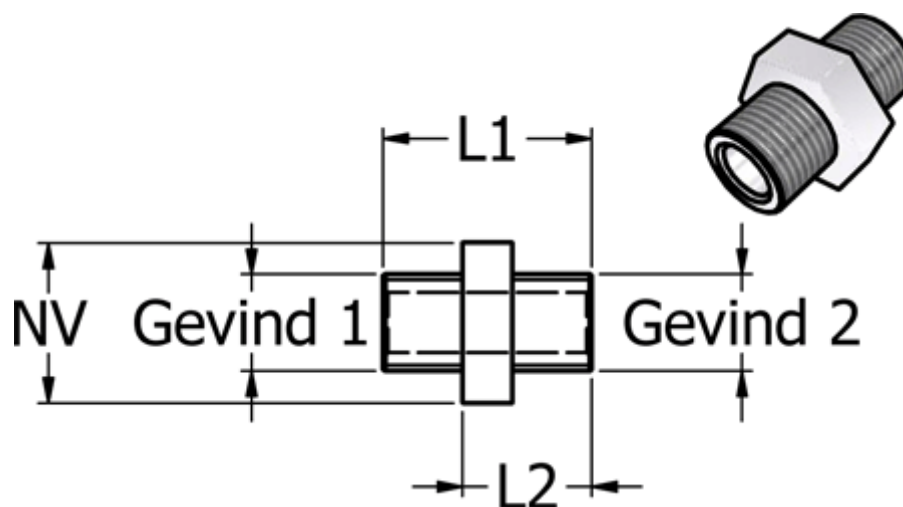

Data Sheet

Article number: 586252303ES

Description: Stainless threaded adaptor 252.303-ES double, R 1/2" /R 1/2"
with external conical thread

Measures

L1 = 38

L2 = 22

NV = 27

Thread 1 = R 1/2"

Thread 2 = R 1/2"